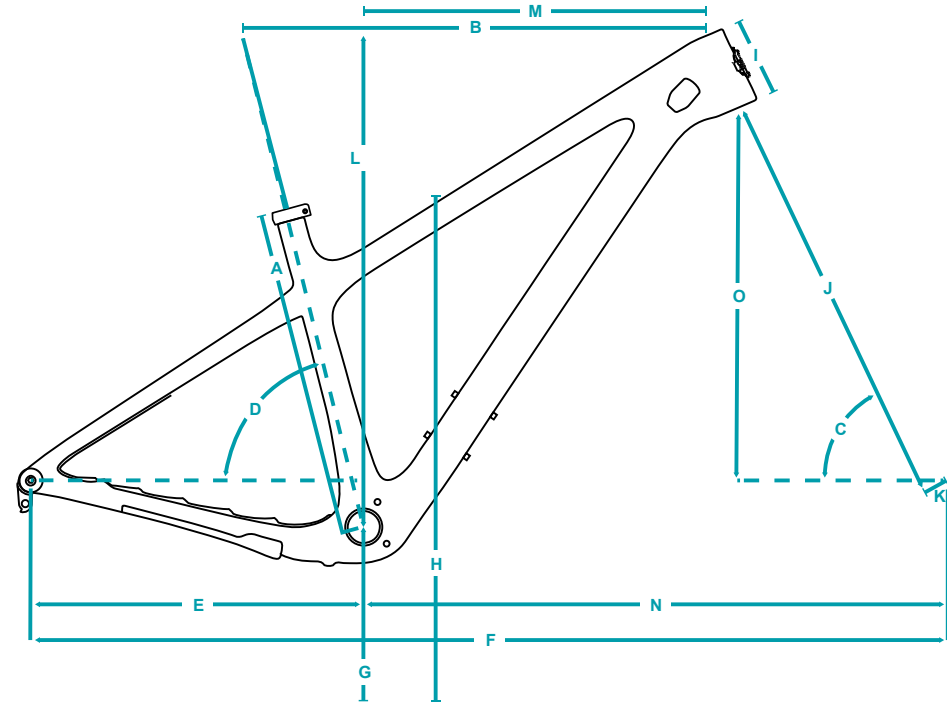

# ARC GEOMETRY

	130MM FORK	SM	MD	LG	XL
<b>A</b>	SEAT TUBE LENGTH	380.0	410.0	450.0	495.0
<b>B</b>	EFF. TOP TUBE LENGTH	577.4	604.3	626.0	653.4
<b>C</b>	HEAD TUBE ANGLE°	67.0	67.0	67.0	67.0
<b>D</b>	EFF. SEAT TUBE ANGLE°	76.0	76.0	76.0	76.0
<b>E</b>	CHAINSTAY LENGTH	433.0	433.0	433.0	433.0
<b>F</b>	WHEELBASE	1143.5	1171.5	1194.2	1223.1
<b>G</b>	ESTIMATED BB HEIGHT	310.0	310.0	310.0	310.0
<b>H</b>	STANDOVER	723.0	722.0	720.0	720.0
<b>I</b>	HEADTUBE LENGTH	95.0	102.9	109.6	119.6
<b>J</b>	FORK (AXLE TO CROWN)	543.7	543.7	543.7	543.7
<b>K</b>	FORK (OFFSET)	44.0	44.0	44.0	44.0
<b>L</b>	STACK	631.7	638.9	645.1	654.3
<b>M</b>	REACH	420.0	445.0	465.0	490.0
<b>N</b>	FRONT CENTER	710.5	738.5	761.2	790.1
<b>O</b>	VERTICAL FORK TRAVEL	119.7	119.7	119.7	119.7

## FIT

SMALL	5'1" - 5'7"
MEDIUM	5'5" - 5'11"
LARGE	5'10" - 6'3"
X-LARGE	6'1" - 6'7"